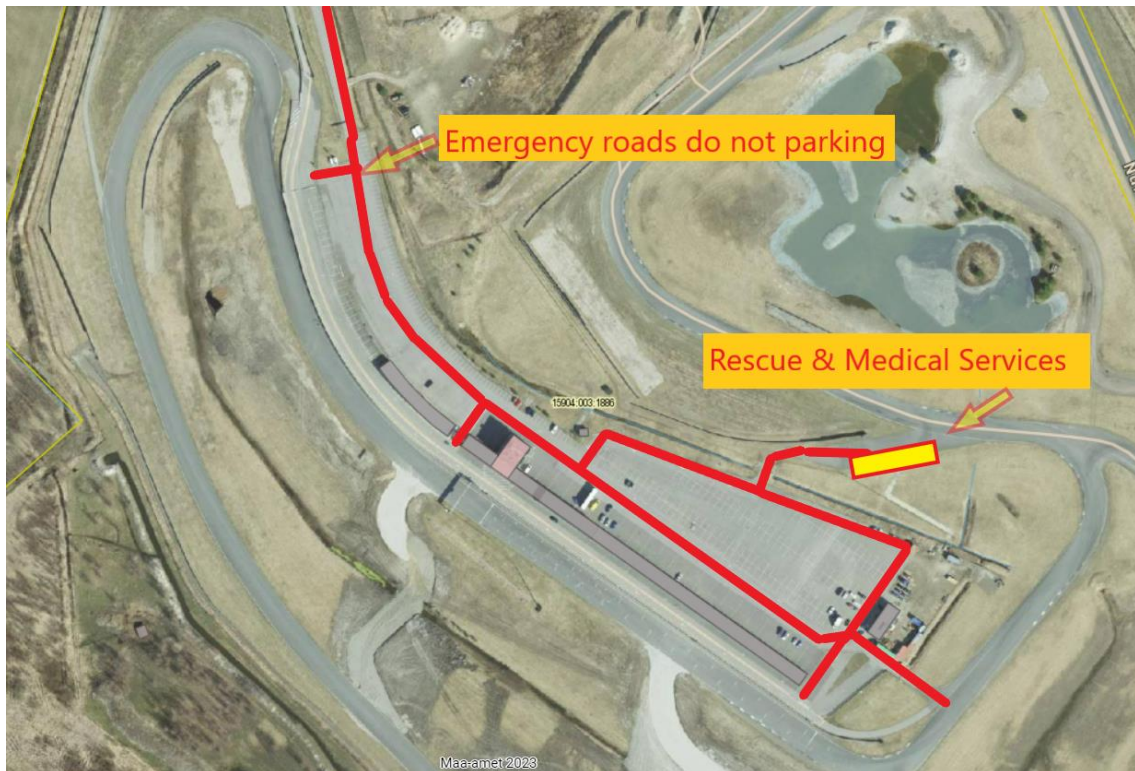

HRX ESTONIAN GRAND PRIX 2023
FINNISH CAR RACING CHAMPIONSHIP
ESTONIAN CAR RACING CHAMPIONSHIP
ESTONIAN MOTORBIKE CIRCUIT RACING CHAMPIONSHIPS

Emergency roads

- The emergency route must always be passable in both directions.
- Cars parked on the emergency road (Red) will be removed. The fine for removing the car is 500€